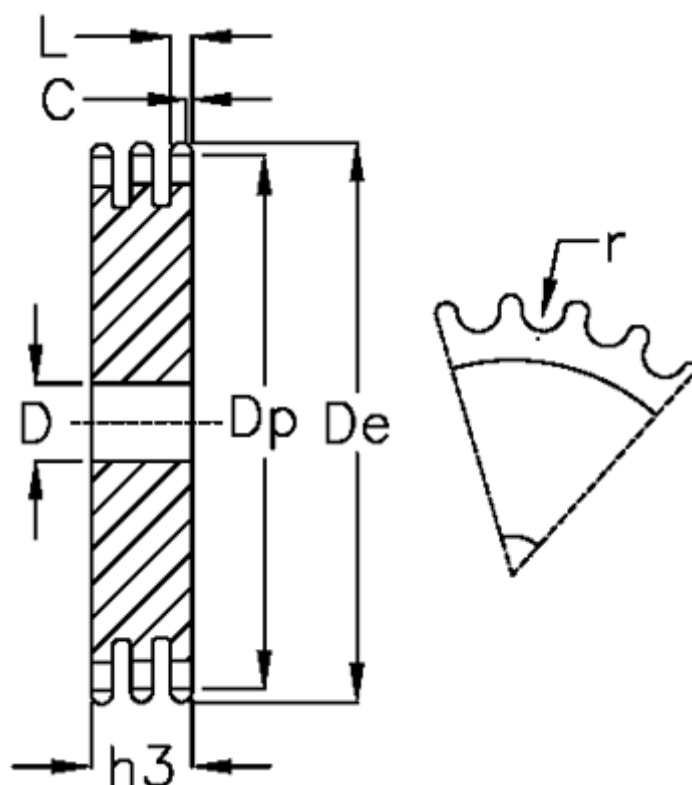

Article number: 616023006044

Description: Plate wheel 10 B-3 Z=44 triplex

Measures

C	= 2
D	= 25
De	= 230
Dp	= 222.53
For chain size	= 5/8 x 3/8
For chain type	= 10 B-3
h3	= 42.1
L	= 9

Number of teeth	= 44
r	= 10.16